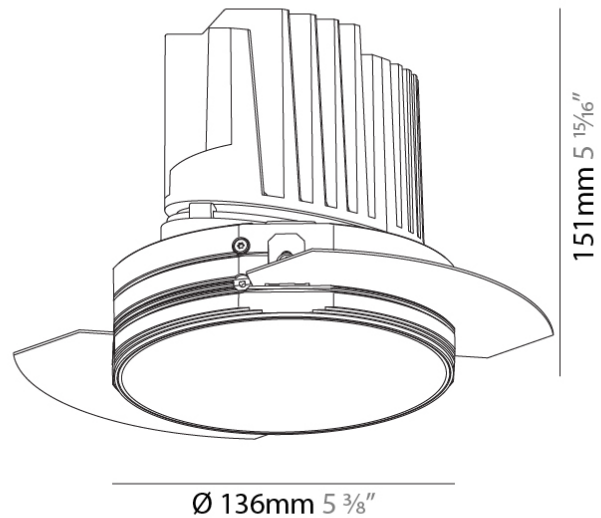

ELECTRICAL

Lamp Type: LED (Zhaga Standard)
Input Wattage (W): 13.2 / 16.5
Total Output Wattage (W): 12.1 / 14.7
Dimming: Tri-Mode (Non-Dimming and Phase Dimming (120Vac only) and 0-10V Dimming)
Driver Included: No
Driver Location: Recessed Housing
Driver Type: Constant Current - Universal
Driver Class: Class 2
Housing: See components
Input Voltage (V): 120 - 277
Constant Current (MA): 350

LED

Number of LEDs: 1
Color Temperature (°K): 2700 / 3000 / 3500 / 4000
Max. Delivered Lumen (lm): 814 / 877 / 911 / 930
Nominal Lumen (lm): 1246 / 1342 / 1396 / 1424
CRI: >90 CRI
Efficiency (%): 90.5
Lamp Life (hrs): 50000
Upon Request: RGB-W Tunable White Special Color Temperature Special LED

OPTICAL

Reflector°: 10
Optic°: Lens Pack - No Lens / Linear Spread Lens / Honeycomb / Spread Lens
Upon Request: Special Beam Angles

RATINGS AND CERTIFICATIONS

382, F 416-247-9319, www.zaneen.com

Created by Interchange for North American Standards at the end of the existing Model #. For assistance on 'custom' specifications, contact zteam@zaneen.com. In a constant effort to supply the best product, we reserve the right to change specifications or materials without notice. The most recent specification sheets are found at zaneen.com

IP rating: IP20