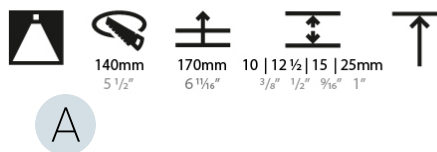

ELECTRICAL

Lamp Type: LED (Zhaga Standard)
Input Wattage (W): 13.2 / 16.5
Total Output Wattage (W): 12.1 / 14.7
Dimming: Tri-Mode (Non-Dimming and Phase Dimming (120Vac only) and 0-10V Dimming)
Driver Included: No
Driver Location: Recessed Housing
Driver Type: Constant Current - Universal
Driver Class: Class 2
Housing: See components
Input Voltage (V): 120 - 277
Constant Current (MA): 350

LED

Number of LEDs: 1
Color Temperature (°K): 2700 / 3000 / 3500 / 4000
Max. Delivered Lumen (lm): 814 / 877 / 911 / 930
Nominal Lumen (lm): 1246 / 1342 / 1396 / 1424
CRI: >90 CRI
Efficiency (%): 90.5
Lamp Life (hrs): 50000
Upon Request: RGB-W Tunable White Special Color Temperature Special LED

OPTICAL

Reflector°: 10
Optic°: Lens Pack - No Lens / Linear Spread Lens / Honeycomb / Spread Lens
Upon Request: Special Beam Angles

RATINGS AND CERTIFICATIONS

382, F 416-247-9319, www.zaneen.com

Created by Interchange for North American Standards at the end of the existing Model #. For assistance on 'custom' specifications, contact zteam@zaneen.com. In a constant effort to supply the best product, we reserve the right to change specifications or materials without notice. The most recent specification sheets are found at zaneen.com

IP rating: IP20