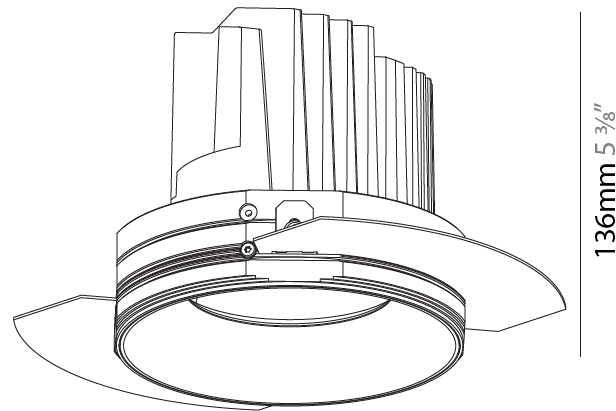

ELECTRICAL

Lamp Type: LED (Zhaga Standard)
Input Wattage (W): 13.2 / 16.5
Total Output Wattage (W): 12.1 / 14.7
Dimming: Tri-Mode (Non-Dimming and Phase Dimming (120Vac only) and 0-10V Dimming)
Driver Included: No
Driver Location: Recessed Housing
Driver Type: Constant Current - Universal
Driver Class: Class 2
Housing: See components
Input Voltage (V): 120 - 277
Constant Current (MA): 350

LED

Number of LEDs: 1
Color Temperature (°K): 2700 / 3000 / 3500 / 4000
Max. Delivered Lumen (lm): 870 / 970 / 1038 / 1060
Nominal Lumen (lm): 960 / 1070 / 1156 / 1180
CRI: >90 CRI
Efficiency (%): 90.5
Lamp Life (hrs): 50000
Upon Request: RGB-W Tunable White Special Color Temperature Special LED

OPTICAL

Reflector°: 10
Adjustability: Rotational 355°; Tilt 10°
Upon Request: Special Beam Angles

RATINGS AND CERTIFICATIONS

Zaneen Group Inc. © 2024, T 1800-388-3382, F 416-247-9319, www.zaneen.com
Certified By: Certified for North American Standards
Available for International specifications by adding "INT" at the end of the existing Model #. For assistance on 'custom' specifications, contact zteam@zaneen.com.
IP Rating: IP20
If a conflict occurs to supply the best product, we reserve the right to change specifications or materials without notice. The most recent specification sheets are found at zaneen.com