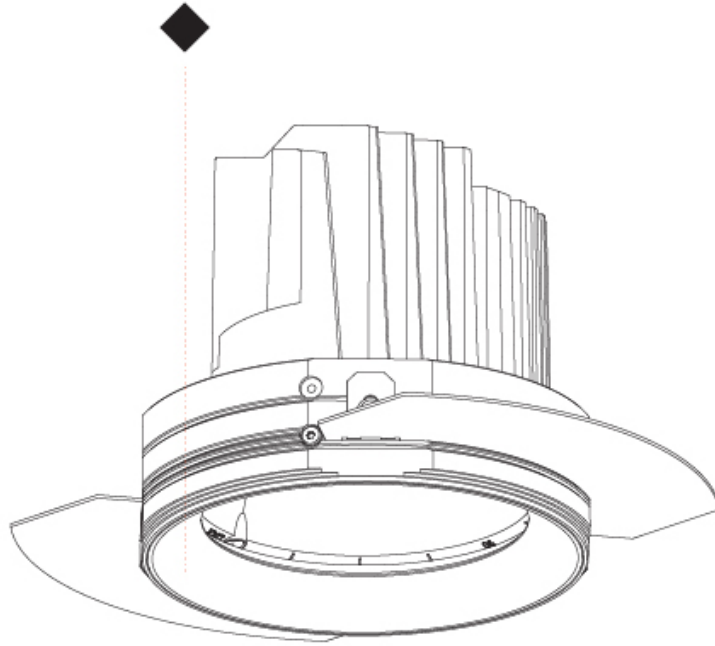

BIONIQ ROUND ADJUSTABLE TRIMLESS

A35188-

PROJECT

TYPE

SPECIFIER

QUANTITY

DATE

A